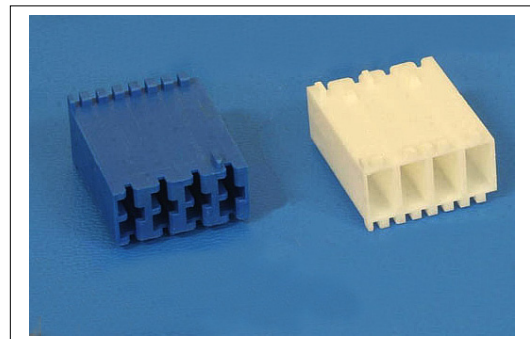

RAST 5 CRIMP HOUSING FEMALE

5525 SERIES. 5.00 mm. (0.197") pitch.

General Features

- Available in 2 through 12 circuits
- Mates with RAST 5 pin header 5527 and 5528 series
- Polarised with friction locking
- Use crimp terminal 5526 series
- Allows wire to wire and wire to PCB connections
- Available With / without lock

Mechanical Features

- Durability: 25 cycles

5525 - 2- XX- PK- C- R
1 2 3 4 5 6

1. Connector series

3. (XX) Number of circuits

- Available in 2 through 12 circuits

4. (PK) Position Key options

- Check options in page XX and replace PK for the selected option

5. (C) Connector colour

- C = 1. White
- C = 2. Blue

6. (R) Retention options

- R = 1. With Lock
- R = 2. Without Lock

RAST 5 CRIMP HOUSING FEMALE

5525 SERIES. 5.00 mm. (0.197") pitch.

(PK) Position Key options