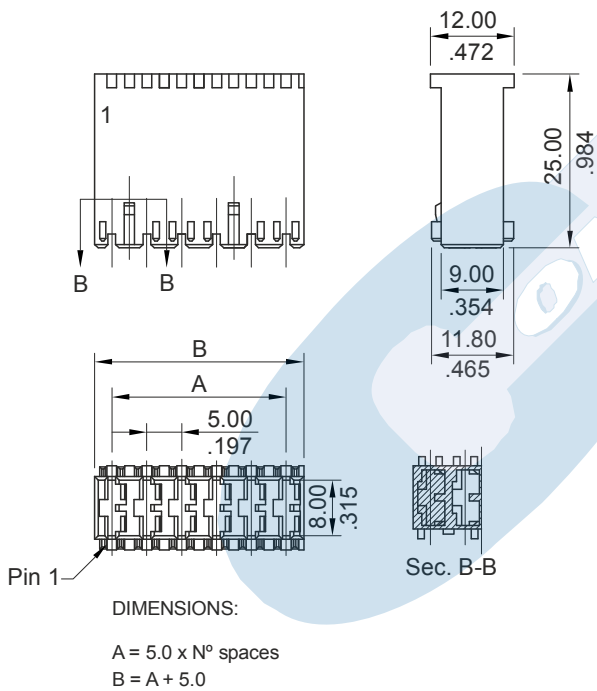

RAST 5 CRIMP HOUSING FEMALE

5525 SERIES. 5.00 mm. (0.197") pitch.

General Features

- Available in 2 through 12 circuits
- Mates with RAST 5 pin header 5527 and 5528 series
- Polarised with friction locking
- Use crimp terminal 5526 series
- Allows wire to wire and wire to PCB connections
- Available With / without lock

Materials

- Insulator: PA 66 UL 94 V-0
- Operating temperature: -40°C to +110°C
- RoHS compliant

Dimensional Information

Electrical Features

- Voltage rating: < 380 V
- Current rating: < 16 A
- Contact resistance: < 10 mΩ
- Dielectric withstanding voltage: 500 V AC/minute
- Insulation resistance: >1000 MΩ

Mechanical Features

- Durability: 25 cycles

5525 - 2- XX- PK- C- R
1 2 3 4 5 6

1. Connector series

3. (XX) Number of circuits

- Available in 2 through 12 circuits

4. (PK) Position Key options

- Check options in page XX and replace PK for the selected option

5525 SERIES. 5.00 mm. (0.197") pitch.

(PK) Position Key options

* See from top side

TYPE	0A	01	02	30
KEY/LOCK 10-way				
	36	46	50	51
	52	64	70	72
	74	75	76	80

TYPE	0A	0B	0C	01
KEY/LOCK 11-way				
	13	33	55	60
	64	80		