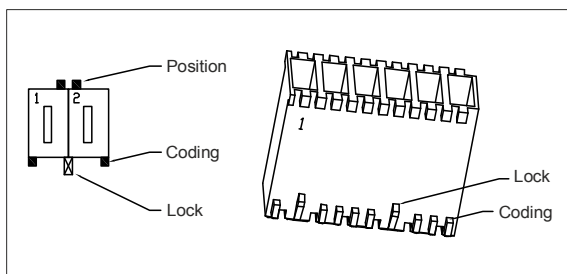

Mechanical Features

- Durability: 25 cycles

5525 - 2- XX- PK- C- R
1 2 3 4 5 6

1. Connector series

3. (XX) Number of circuits

- Available in 2 through 12 circuits

4. (PK) Position Key options

- Check options in page XX and replace PK for the selected option

5. (C) Connector colour

- C = 1. White
- C = 2. Blue

6. (R) Retention options

- R = 1. With Lock
- R = 2. Without Lock

RAST 5 CRIMP HOUSING FEMALE

5525 SERIES. 5.00 mm. (0.197") pitch.

(PK) Position Key options

TYPE	0A	0B	0C	0D	0E	0F	0G	0H	0I	0J	0K	0L	0M	0N
KEY/LOCK 2-way														
	0P	0Q	0R	0S	0T	0U	0X	0Z	09	10	11	48	80	86

TYPE	0A	0B	0C	0D	0E	0F	0G	0H	0I	0K	0L
KEY/LOCK 3-way											
	0M	0N	0Q	0W	02	03	04	05	10	12	13
	1A	2N	2P	32	38	40	44	53	65	80	81
	98										