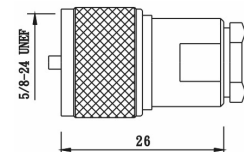

UHF CONNECTORS

2750 SERIES.

PLUG TWIST ON (PL. 259)

Part Number	Ω	Cable
2750-31521	50	RG-58
2750-35521	50	RG-213
2750-32721	75	RG-59

REDUCER (RG-58)

Part Number
2750-00001

JACK SOLDER PANEL

Part Number	Ω
2750-31556	50
2750-31756	75

PLUG SOLDER PANEL

Part Number	Ω
2750-31557	50
2750-31757	75

PLUG ATTACHED CRIMP

Part Number	Ω	Cable
2750-31501	50	RG-58
2750-35501	50	RG-213
2750-31503	50	RG-58

PLUG CLAMP

Part Number	Ω	Cable
2750-31541	50	RG-58
2750-35541	50	RG-213

JACK CLAMP

Part Number	Ω	Cable
2750-35542	50	RG-213

CRIMP PLUG

Part Number	Ω	Cable
2750-31502	50	RG-58