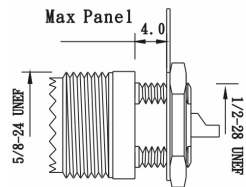

UHF CONNECTORS

2750 SERIES.

PLUG TWIST ON (PL. 259)

Part Number	Ω	Cable
2750-31521	50	RG-58
2750-35521	50	RG-213
2750-32721	75	RG-59

REDUCER (RG-58)

Part Number
2750-00001

JACK SOLDER PANEL

Part Number	Ω
2750-31556	50
2750-31756	75

PLUG SOLDER PANEL

Part Number	Ω
2750-31557	50
2750-31757	75

PLUG ATTACHED CRIMP

Part Number	Ω	Cable
2750-31501	50	RG-58
2750-35501	50	RG-213
2750-31503	50	RG-58

PLUG CLAMP

Part Number	Ω	Cable
2750-31541	50	RG-58
2750-35541	50	RG-213

JACK CLAMP

Part Number	Ω	Cable
2750-35542	50	RG-213

CRIMP PLUG

Part Number	Ω	Cable
2750-31502	50	RG-58