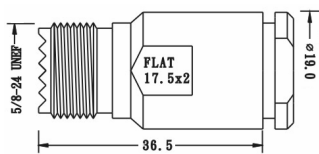

UHF CONNECTORS

2750 SERIES.

PLUG TWIST ON (PL. 259)

Part Number	Ω	Cable
2750-31521	50	RG-58
2750-35521	50	RG-213
2750-32721	75	RG-59

REDUCER (RG-58)

Part Number
2750-00001

JACK SOLDER PANEL

Part Number	Ω
2750-31556	50
2750-31756	75

PLUG SOLDER PANEL

Part Number	Ω
2750-31557	50
2750-31757	75

PLUG ATTACHED CRIMP

Part Number	Ω	Cable
2750-31501	50	RG-58
2750-35501	50	RG-213
2750-31503	50	RG-58

PLUG CLAMP

Part Number	Ω	Cable
2750-31541	50	RG-58
2750-35541	50	RG-213

JACK CLAMP

Part Number	Ω	Cable
2750-35542	50	RG-213

CRIMP PLUG

Part Number	Ω	Cable
2750-31502	50	RG-58