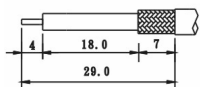

PLUG SOLDER PANEL

Part Number	Ω
2750-31557	50
2750-31757	75

PLUG ATTACHED CRIMP

Part Number	Ω	Cable
2750-31501	50	RG-58
2750-35501	50	RG-213
2750-31503	50	RG-58

PLUG CLAMP

Part Number	Ω	Cable
2750-31541	50	RG-58
2750-35541	50	RG-213

JACK CLAMP

Part Number	Ω	Cable
2750-35542	50	RG-213

CRIMP PLUG

Part Number	Ω	Cable
2750-31502	50	RG-58