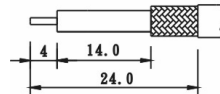

UHF CONNECTORS

2750 SERIES.

PLUG TWIST ON (PL. 259)

Part Number	Ω	Cable
2750-31521	50	RG-58
2750-35521	50	RG-213
2750-32721	75	RG-59

REDUCER (RG-58)

Part Number
2750-00001

JACK SOLDER PANEL

Part Number	Ω
2750-31556	50
2750-31756	75

PLUG SOLDER PANEL

Part Number	Ω
2750-31557	50
2750-31757	75

PLUG ATTACHED CRIMP

Part Number	Ω	Cable
2750-31501	50	RG-58
2750-35501	50	RG-213
2750-31503	50	RG-58

PLUG CLAMP

Part Number	Ω	Cable
2750-31541	50	RG-58
2750-35541	50	RG-213

JACK CLAMP

Part Number	Ω	Cable
2750-35542	50	RG-213

CRIMP PLUG

Part Number	Ω	Cable
2750-31502	50	RG-58