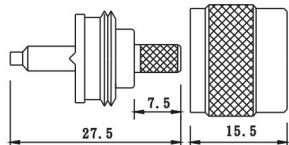

UHF CONNECTORS

2750 SERIES.

PLUG TWIST ON (PL. 259)

Part Number	Ω	Cable
2750-31521	50	RG-58
2750-35521	50	RG-213
2750-32721	75	RG-59

REDUCER (RG-58)

Part Number
2750-00001

JACK SOLDER PANEL

Part Number	Ω
2750-31556	50
2750-31756	75

PLUG SOLDER PANEL

Part Number	Ω
2750-31557	50
2750-31757	75

PLUG ATTACHED CRIMP

Part Number	Ω	Cable
2750-31501	50	RG-58
2750-35501	50	RG-213
2750-31503	50	RG-58

PLUG CLAMP

Part Number	Ω	Cable
2750-31541	50	RG-58
2750-35541	50	RG-213

JACK CLAMP

Part Number	Ω	Cable
2750-35542	50	RG-213

CRIMP PLUG

Part Number	Ω	Cable
2750-31502	50	RG-58