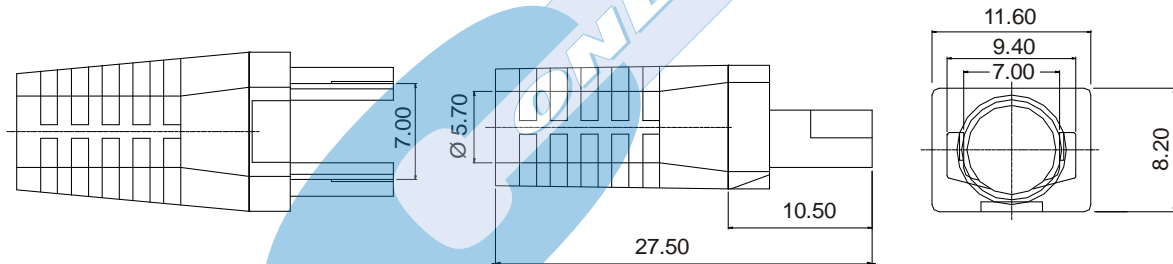

LONG VERSION