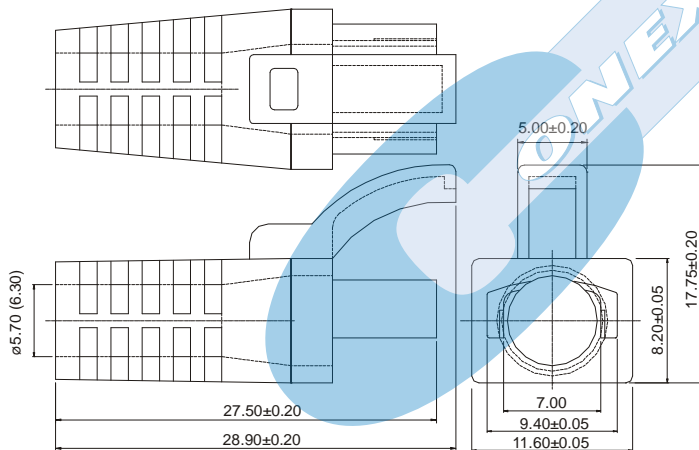

SECURITY PROTECTION RJ45

6869 SERIES. For telephone plugs RJ45

Features

- Available for RJ45 version 8/8
- Material PVC + ABS
- Standard Colour: grey
- Available Colours: grey, blue, yellow, black, red, green
- Protects the cable against twisting and bending
- Intensifies the connection between cable and connector
- Protects the pick of the plug RJ45

Dimensional Information

Ordering and Dimensional Information

Part Number	COLOUR
6869 - 2001	Grey
6869 - 2002	Blue
6869 - 2003	Yellow
6869 - 2004	Black
6869 - 2005	Red
6869 - 2006	Green