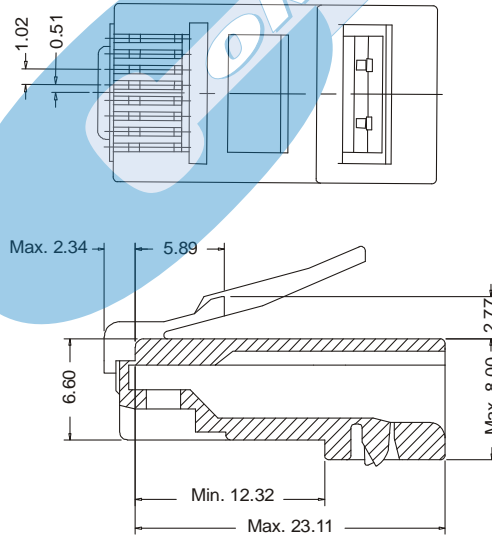

CATEGORY 6 RJ 45 PLUG

6868 SERIES. For round cable twisted pair

Features

- Available in version 8/8
- Contact Material: Phosphor Bronze in different platings
- For cables twisted pair; category 6

- Insert Bar included for wire guide
- Insulator Material: natural Polycarbonate; 94V-0
- Insulation pierce termination
- Optional: protection cover 6869 and 6870 series

Dimensional Information

Ordering and Dimensional Information

VERSION	Part Number	
	Wire Cable	Flex Cable
8/8	6868 - T885	6868 - T881

T = Contact Platings

- T = 5. 0.38 μ Gold over 1.27 μ Ni.
- T = 6. 0.75 μ Gold over 1.27 μ Ni.
- T = 7. 1.27 μ Gold over 1.27 μ Ni.

Tolerance ± 0.10

Tolerance ± 0.10

Terminal for flexible cable

Terminal for rigid cable

Insert Bar for wire guide