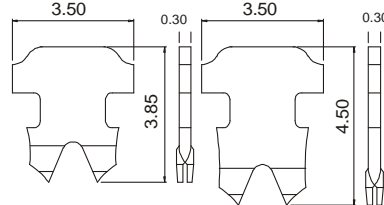

Dimensional Information

Ordering and Dimensional Information

VERSION	Part Number	
	Wire Cable	Flex Cable
8/8	6868 - T885	6868 - T881

T = Contact Platings

- T = 5. 0.38 μ Gold over 1.27 μ Ni.
- T = 6. 0.75 μ Gold over 1.27 μ Ni.
- T = 7. 1.27 μ Gold over 1.27 μ Ni.

Tolerance ± 0.10

Tolerance ± 0.10

Terminal for flexible cable

Terminal for rigid cable

Insert Bar for wire guide