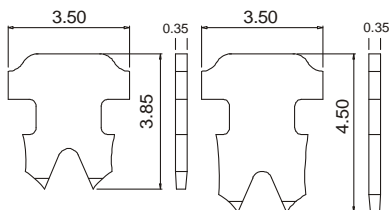

Dimensional Information

Ordering and Dimensional Information

VERSION	Part Number	
	Wire Cable	Flex Cable
8/8	6868 - T885	6868 - T881

T = Contact Platings

- T = 5. 0.38 μ Gold over 1.27 μ Ni.
- T = 6. 0.75 μ Gold over 1.27 μ Ni.
- T = 7. 1.27 μ Gold over 1.27 μ Ni.

Tolerance ± 0.10

Tolerance ± 0.10

Terminal for flexible cable

Terminal for rigid cable

Insert Bar for wire guide