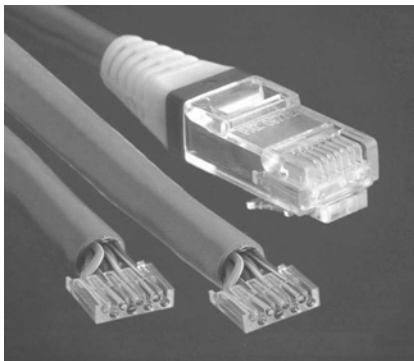

CATEGORY 6 RJ 45 PLUG

6868 SERIES. For round cable twisted pair

Features

- Available in version 8/8
- Contact Material: Phosphor Bronze in different platings
- For cables twisted pair; category 6

- Insert Bar included for wire guide
- Insulator Material: natural Polycarbonate; 94V-0
- Insulation pierce termination
- Optional: protection cover 6869 and 6870 series

Dimensional Information

Ordering and Dimensional Information

VERSION	Part Number	
	Wire Cable	Flex Cable
8/8	6868 - T885	6868 - T881

T = Contact Platings

- T = 5. 0.38 μ Gold over 1.27 μ Ni.
- T = 6. 0.75 μ Gold over 1.27 μ Ni.
- T = 7. 1.27 μ Gold over 1.27 μ Ni.