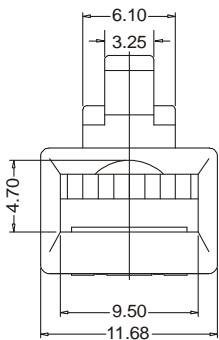

Dimensional Information

Ordering and Dimensional Information

VERSION	Part Number	
	Wire Cable	Flex Cable
8/8	6868 - T885	6868 - T881

T = Contact Platings

- T = 5. 0.38 μ Gold over 1.27 μ Ni.
- T = 6. 0.75 μ Gold over 1.27 μ Ni.
- T = 7. 1.27 μ Gold over 1.27 μ Ni.

Tolerance ± 0.10

Tolerance ± 0.10

Terminal for flexible cable

Terminal for rigid cable

Insert Bar for wire guide