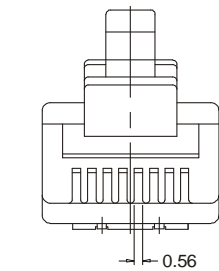

CATEGORY 6 RJ 45 PLUG

6868 SERIES. For round cable twisted pair

Features

- Available in version 8/8
- Contact Material: Phosphor Bronze in different platings
- For cables twisted pair; category 6

- Insert Bar included for wire guide
- Insulator Material: natural Polycarbonate; 94V-0
- Insulation pierce termination
- Optional: protection cover 6869 and 6870 series

Dimensional Information

Ordering and Dimensional Information

VERSION	Part Number	
	Wire Cable	Flex Cable
8/8	6868 - T885	6868 - T881

T = Contact Platings

- T = 5. 0.38 μ Gold over 1.27 μ Ni.
- T = 6. 0.75 μ Gold over 1.27 μ Ni.
- T = 7. 1.27 μ Gold over 1.27 μ Ni.

Tolerance ± 0.10

Tolerance ± 0.10

Terminal for flexible cable

Terminal for rigid cable

Insert Bar for wire guide