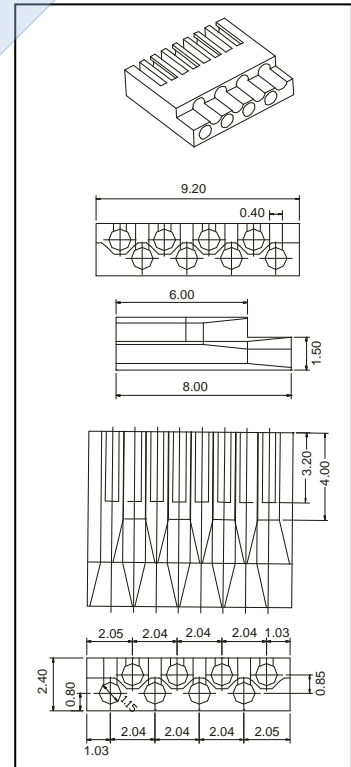

CATEGORY 6 RJ 45 PLUG

6868 SERIES. For round cable twisted pair

Features

- Available in version 8/8
- Contact Material: Phosphor Bronze in different platings
- For cables twisted pair; category 6

- Insert Bar included for wire guide
- Insulator Material: natural Polycarbonate; 94V-0
- Insulation pierce termination
- Optional: protection cover 6869 and 6870 series

Dimensional Information

Ordering and Dimensional Information

VERSION	Part Number	
	Wire Cable	Flex Cable
8/8	6868 - T885	6868 - T881

T = Contact Platings

- T = 5. 0.38 μ Gold over 1.27 μ Ni.
- T = 6. 0.75 μ Gold over 1.27 μ Ni.
- T = 7. 1.27 μ Gold over 1.27 μ Ni.

Tolerance ± 0.10

Tolerance ± 0.10

Terminal for flexible cable

Terminal for rigid cable

Insert Bar for wire guide