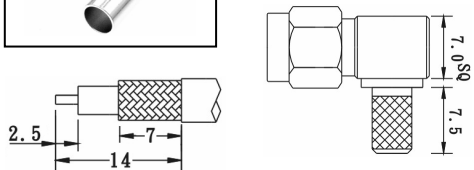

SMA CONNECTORS

2800 SERIES.

PLUG CRIMP

Part Number	Ω	Cable
2800-21501	50	RG-58
2800-23501	50	RG-174
2800-28501	50	Belden H155

JACK CRIMP

Part Number	Ω	Cable
2800-21502	50	RG-58
2800-23502*	50	RG-174

*4 Pcs. Version

PLUG SOLDER BULKHEAD

Part Number	Ω
2800-20556	50

JACK SOLDER BULKHEAD

Part Number	Ω
2800-20557	50

PLUG CRIMP RIGHT ANGLE

Part Number	Ω	Cable
2800-21503	50	RG-58
2800-23503*	50	RG-174

*4 Pcs. Version

PLUG CLAMP

Part Number	Ω	Cable
2800-21541	50	RG-58
2800-23541	50	RG-174

PLUG SOLDER PANEL

Part Number	Ω
2800-20558	50

JACK SOLDER PANEL

Part Number	Ω
2800-20559	50

SMA CONNECTORS

2800 SERIES.

PLUG SOLDER PANEL

Part Number	Ω	Cable
2800-21504	50	RG-58
2800-23504	50	RG-174

JACK CRIMP BULKHEAD

Part Number	Ω	Cable
2800-21562	50	RG-58
2800-23562	50	RG-174