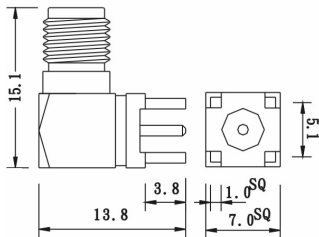

PLUG SOLDER BULKHEAD

Part Number	Ω
2800-20556	50

JACK SOLDER BULKHEAD

Part Number	Ω
2800-20557	50

PLUG CRIMP RIGHT ANGLE

Part Number	Ω	Cable
2800-21503	50	RG-58
2800-23503*	50	RG-174

*4 Pcs. Version

PLUG CLAMP

Part Number	Ω	Cable
2800-21541	50	RG-58
2800-23541	50	RG-174

PLUG SOLDER PANEL

Part Number	Ω
2800-20558	50

JACK SOLDER PANEL

Part Number	Ω
2800-20559	50

SMA CONNECTORS

2800 SERIES.

PLUG SOLDER PANEL

Part Number	Ω
2800-20560	50

JACK PCB SOLDER

Part Number	Ω
2800-20576	50

JACK PCB SOLDER RIGHT ANGLE

Part Number	Ω
2800-20577	50

JACK BULKHEAD FEEDTROUGH CABLE

Part Number	Ω	Cable
2800-29561	50	RG-405

JACK BULKHEAD FEEDTROUGH CABLE

Part Number	Ω	Cable
2800-21504	50	RG-58
2800-23504	50	RG-174

JACK CRIMP BULKHEAD

Part Number	Ω	Cable
2800-21562	50	RG-58
2800-23562	50	RG-174