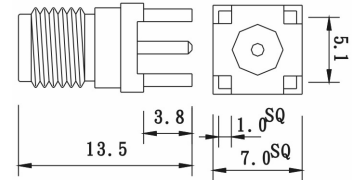

PLUG SOLDER BULKHEAD

Part Number	Ω
2800-20556	50

JACK SOLDER BULKHEAD

Part Number	Ω
2800-20557	50

PLUG CRIMP RIGHT ANGLE

Part Number	Ω	Cable
2800-21503	50	RG-58
2800-23503*	50	RG-174

*4 Pcs. Version

PLUG CLAMP

Part Number	Ω	Cable
2800-21541	50	RG-58
2800-23541	50	RG-174

PLUG SOLDER PANEL

Part Number	Ω
2800-20558	50

JACK SOLDER PANEL

Part Number	Ω
2800-20559	50

SMA CONNECTORS

2800 SERIES.

PLUG SOLDER PANEL

Part Number	Ω
2800-20560	50

JACK PCB SOLDER

Part Number	Ω
2800-20576	50

JACK PCB SOLDER RIGHT ANGLE

Part Number	Ω
2800-20577	50

JACK BULKHEAD FEEDTROUGH CABLE

Part Number	Ω	Cable
2800-29561	50	RG-405

JACK BULKHEAD FEEDTROUGH CABLE

Part Number	Ω	Cable
2800-21504	50	RG-58
2800-23504	50	RG-174

JACK CRIMP BULKHEAD

Part Number	Ω	Cable
2800-21562	50	RG-58
2800-23562	50	RG-174