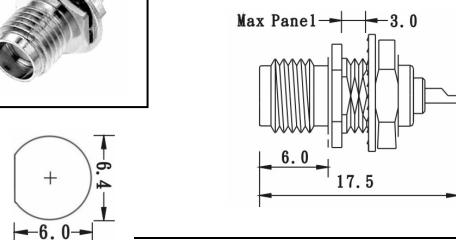

SMA CONNECTORS

2800 SERIES.

PLUG CRIMP

Part Number	Ω	Cable
2800-21501	50	RG-58
2800-23501	50	RG-174
2800-28501	50	Belden H155

JACK CRIMP

Part Number	Ω	Cable
2800-21502	50	RG-58
2800-23502*	50	RG-174

*4 Pcs. Version

PLUG SOLDER BULKHEAD

Part Number	Ω
2800-20556	50

JACK SOLDER BULKHEAD

Part Number	Ω
2800-20557	50

PLUG CRIMP RIGHT ANGLE

Part Number	Ω	Cable
2800-21503	50	RG-58
2800-23503*	50	RG-174

*4 Pcs. Version

PLUG CLAMP

Part Number	Ω	Cable
2800-21541	50	RG-58
2800-23541	50	RG-174

PLUG SOLDER PANEL

Part Number	Ω
2800-20558	50

JACK SOLDER PANEL

Part Number	Ω
2800-20559	50

SMA CONNECTORS

2800 SERIES.

PLUG SOLDER PANEL

Part Number	Ω	Cable
2800-21504	50	RG-58
2800-23504	50	RG-174

JACK CRIMP BULKHEAD

Part Number	Ω	Cable
2800-21562	50	RG-58
2800-23562	50	RG-174