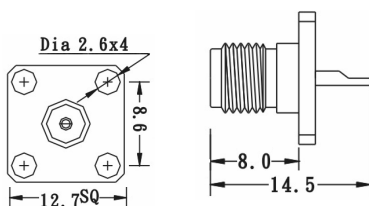

SMA CONNECTORS

2800 SERIES.

PLUG CRIMP

Part Number	Ω	Cable
2800-21501	50	RG-58
2800-23501	50	RG-174
2800-28501	50	Belden H155

JACK CRIMP

Part Number	Ω	Cable
2800-21502	50	RG-58
2800-23502*	50	RG-174

*4 Pcs. Version

PLUG SOLDER BULKHEAD

Part Number	Ω
2800-20556	50

JACK SOLDER BULKHEAD

Part Number	Ω
2800-20557	50

PLUG CRIMP RIGHT ANGLE

Part Number	Ω	Cable
2800-21503	50	RG-58
2800-23503*	50	RG-174

*4 Pcs. Version

PLUG CLAMP

Part Number	Ω	Cable
2800-21541	50	RG-58
2800-23541	50	RG-174

PLUG SOLDER PANEL

Part Number	Ω
2800-20558	50

JACK SOLDER PANEL

Part Number	Ω
2800-20559	50

SMA CONNECTORS

2800 SERIES.

PLUG SOLDER PANEL

Part Number	Ω	Cable
2800-21504	50	RG-58
2800-23504	50	RG-174

JACK CRIMP BULKHEAD

Part Number	Ω	Cable
2800-21562	50	RG-58
2800-23562	50	RG-174