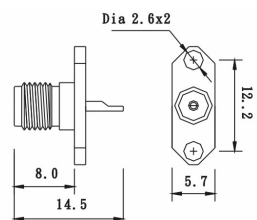

PLUG SOLDER BULKHEAD

Part Number	Ω
2800-20556	50

JACK SOLDER BULKHEAD

Part Number	Ω
2800-20557	50

PLUG CRIMP RIGHT ANGLE

Part Number	Ω	Cable
2800-21503	50	RG-58
2800-23503*	50	RG-174

*4 Pcs. Version

PLUG CLAMP

Part Number	Ω	Cable
2800-21541	50	RG-58
2800-23541	50	RG-174

PLUG SOLDER PANEL

Part Number	Ω
2800-20558	50

JACK SOLDER PANEL

Part Number	Ω
2800-20559	50

SMA CONNECTORS

2800 SERIES.

PLUG SOLDER PANEL

Part Number	Ω
2800-20560	50

JACK PCB SOLDER

Part Number	Ω
2800-20576	50

JACK PCB SOLDER RIGHT ANGLE

Part Number	Ω
2800-20577	50

JACK BULKHEAD FEEDTROUGH CABLE

Part Number	Ω	Cable
2800-29561	50	RG-405

JACK BULKHEAD FEEDTROUGH CABLE

Part Number	Ω	Cable
2800-21504	50	RG-58
2800-23504	50	RG-174

JACK CRIMP BULKHEAD

Part Number	Ω	Cable
2800-21562	50	RG-58
2800-23562	50	RG-174