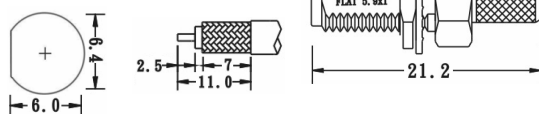

Part Number	Ω	Cable
2800-21541	50	RG-58
2800-23541	50	RG-174

PLUG SOLDER PANEL

Part Number	Ω
2800-20558	50

JACK SOLDER PANEL

Part Number	Ω
2800-20559	50

SMA CONNECTORS

2800 SERIES.

PLUG SOLDER PANEL

Part Number	Ω
2800-20560	50

JACK PCB SOLDER

Part Number	Ω
2800-20576	50

JACK PCB SOLDER RIGHT ANGLE

Part Number	Ω
2800-20577	50

JACK BULKHEAD FEEDTROUGH CABLE

Part Number	Ω	Cable
2800-29561	50	RG-405

JACK BULKHEAD FEEDTROUGH CABLE

Part Number	Ω	Cable
2800-21504	50	RG-58
2800-23504	50	RG-174

JACK CRIMP BULKHEAD

Part Number	Ω	Cable
2800-21562	50	RG-58
2800-23562	50	RG-174