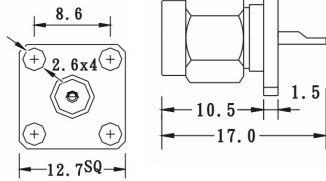

PLUG SOLDER BULKHEAD

Part Number	Ω
2800-20556	50

JACK SOLDER BULKHEAD

Part Number	Ω
2800-20557	50

PLUG CRIMP RIGHT ANGLE

Part Number	Ω	Cable
2800-21503	50	RG-58
2800-23503*	50	RG-174

*4 Pcs. Version

PLUG CLAMP

Part Number	Ω	Cable
2800-21541	50	RG-58
2800-23541	50	RG-174

PLUG SOLDER PANEL

Part Number	Ω
2800-20558	50

JACK SOLDER PANEL

Part Number	Ω
2800-20559	50

SMA CONNECTORS

2800 SERIES.

PLUG SOLDER PANEL

Part Number	Ω
2800-20560	50

JACK PCB SOLDER

Part Number	Ω
2800-20576	50

JACK PCB SOLDER RIGHT ANGLE

Part Number	Ω
2800-20577	50

JACK BULKHEAD FEEDTROUGH CABLE

Part Number	Ω	Cable
2800-29561	50	RG-405

JACK BULKHEAD FEEDTROUGH CABLE

Part Number	Ω	Cable
2800-21504	50	RG-58
2800-23504	50	RG-174

JACK CRIMP BULKHEAD

Part Number	Ω	Cable
2800-21562	50	RG-58
2800-23562	50	RG-174