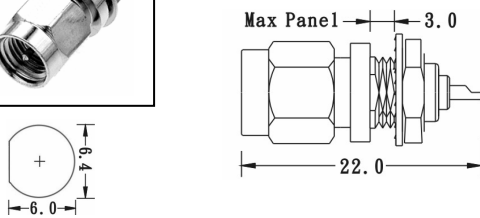

SMA CONNECTORS

2800 SERIES.

PLUG CRIMP

Part Number	Ω	Cable
2800-21501	50	RG-58
2800-23501	50	RG-174
2800-28501	50	Belden H155

JACK CRIMP

Part Number	Ω	Cable
2800-21502	50	RG-58
2800-23502*	50	RG-174

*4 Pcs. Version

PLUG SOLDER BULKHEAD

Part Number	Ω
2800-20556	50

JACK SOLDER BULKHEAD

Part Number	Ω
2800-20557	50

PLUG CRIMP RIGHT ANGLE

Part Number	Ω	Cable
2800-21503	50	RG-58
2800-23503*	50	RG-174

*4 Pcs. Version

PLUG CLAMP

Part Number	Ω	Cable
2800-21541	50	RG-58
2800-23541	50	RG-174

PLUG SOLDER PANEL

Part Number	Ω
2800-20558	50

JACK SOLDER PANEL

Part Number	Ω
2800-20559	50

SMA CONNECTORS

2800 SERIES.

PLUG SOLDER PANEL

Part Number	Ω	Cable
2800-21504	50	RG-58
2800-23504	50	RG-174

JACK CRIMP BULKHEAD

Part Number	Ω	Cable
2800-21562	50	RG-58
2800-23562	50	RG-174