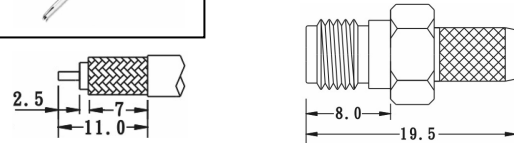

SMA CONNECTORS

2800 SERIES.

PLUG CRIMP

Part Number	Ω	Cable
2800-21501	50	RG-58
2800-23501	50	RG-174
2800-28501	50	Belden H155

JACK CRIMP

Part Number	Ω	Cable
2800-21502	50	RG-58
2800-23502*	50	RG-174

*4 Pcs. Version

PLUG SOLDER BULKHEAD

Part Number	Ω
2800-20556	50

JACK SOLDER BULKHEAD

Part Number	Ω
2800-20557	50

PLUG CRIMP RIGHT ANGLE

Part Number	Ω	Cable
2800-21503	50	RG-58
2800-23503*	50	RG-174

*4 Pcs. Version

PLUG CLAMP

Part Number	Ω	Cable
2800-21541	50	RG-58
2800-23541	50	RG-174

PLUG SOLDER PANEL

Part Number	Ω
2800-20558	50

JACK SOLDER PANEL

Part Number	Ω
2800-20559	50

SMA CONNECTORS

2800 SERIES.

PLUG SOLDER PANEL

Part Number	Ω	Cable
2800-21504	50	RG-58
2800-23504	50	RG-174

JACK CRIMP BULKHEAD

Part Number	Ω	Cable
2800-21562	50	RG-58
2800-23562	50	RG-174