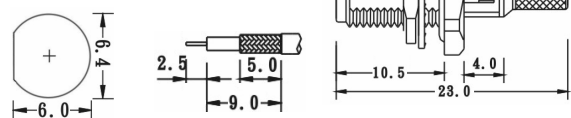

Part Number	Ω	Cable
2800-21541	50	RG-58
2800-23541	50	RG-174

PLUG SOLDER PANEL

Part Number	Ω
2800-20558	50

JACK SOLDER PANEL

Part Number	Ω
2800-20559	50

SMA CONNECTORS

2800 SERIES.

PLUG SOLDER PANEL

Part Number	Ω
2800-20560	50

JACK PCB SOLDER

Part Number	Ω
2800-20576	50

JACK PCB SOLDER RIGHT ANGLE

Part Number	Ω
2800-20577	50

JACK BULKHEAD FEEDTROUGH CABLE

Part Number	Ω	Cable
2800-29561	50	RG-405

JACK BULKHEAD FEEDTROUGH CABLE

Part Number	Ω	Cable
2800-21504	50	RG-58
2800-23504	50	RG-174

JACK CRIMP BULKHEAD

Part Number	Ω	Cable
2800-21562	50	RG-58
2800-23562	50	RG-174