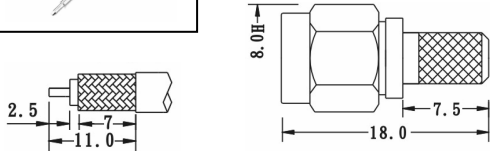

SMA CONNECTORS

2800 SERIES.

PLUG CRIMP

Part Number	Ω	Cable
2800-21501	50	RG-58
2800-23501	50	RG-174
2800-28501	50	Belden H155

JACK CRIMP

Part Number	Ω	Cable
2800-21502	50	RG-58
2800-23502*	50	RG-174

*4 Pcs. Version

PLUG SOLDER BULKHEAD

Part Number	Ω
2800-20556	50

JACK SOLDER BULKHEAD

Part Number	Ω
2800-20557	50

PLUG CRIMP RIGHT ANGLE

Part Number	Ω	Cable
2800-21503	50	RG-58
2800-23503*	50	RG-174

*4 Pcs. Version

PLUG CLAMP

Part Number	Ω	Cable
2800-21541	50	RG-58
2800-23541	50	RG-174

PLUG SOLDER PANEL

Part Number	Ω
2800-20558	50

JACK SOLDER PANEL

Part Number	Ω
2800-20559	50

SMA CONNECTORS

2800 SERIES.

PLUG SOLDER PANEL

Part Number	Ω	Cable
2800-21504	50	RG-58
2800-23504	50	RG-174

JACK CRIMP BULKHEAD

Part Number	Ω	Cable
2800-21562	50	RG-58
2800-23562	50	RG-174