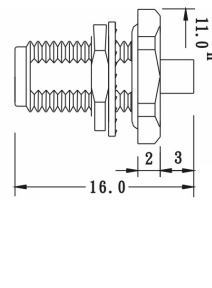

PLUG SOLDER BULKHEAD

Part Number	Ω
2800-20556	50

JACK SOLDER BULKHEAD

Part Number	Ω
2800-20557	50

PLUG CRIMP RIGHT ANGLE

Part Number	Ω	Cable
2800-21503	50	RG-58
2800-23503*	50	RG-174

*4 Pcs. Version

PLUG CLAMP

Part Number	Ω	Cable
2800-21541	50	RG-58
2800-23541	50	RG-174

PLUG SOLDER PANEL

Part Number	Ω
2800-20558	50

JACK SOLDER PANEL

Part Number	Ω
2800-20559	50

SMA CONNECTORS

2800 SERIES.

PLUG SOLDER PANEL

Part Number	Ω
2800-20560	50

JACK PCB SOLDER

Part Number	Ω
2800-20576	50

JACK PCB SOLDER RIGHT ANGLE

Part Number	Ω
2800-20577	50

JACK BULKHEAD FEEDTROUGH CABLE

Part Number	Ω	Cable
2800-29561	50	RG-405

JACK BULKHEAD FEEDTROUGH CABLE

Part Number	Ω	Cable
2800-21504	50	RG-58
2800-23504	50	RG-174

JACK CRIMP BULKHEAD

Part Number	Ω	Cable
2800-21562	50	RG-58
2800-23562	50	RG-174