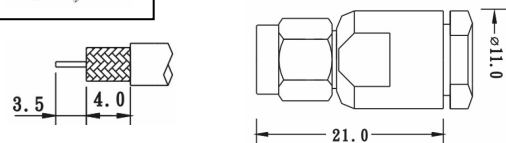

SMA CONNECTORS

2800 SERIES.

PLUG CRIMP

Part Number	Ω	Cable
2800-21501	50	RG-58
2800-23501	50	RG-174
2800-28501	50	Belden H155

JACK CRIMP

Part Number	Ω	Cable
2800-21502	50	RG-58
2800-23502*	50	RG-174

*4 Pcs. Version

PLUG SOLDER BULKHEAD

Part Number	Ω
2800-20556	50

JACK SOLDER BULKHEAD

Part Number	Ω
2800-20557	50

PLUG CRIMP RIGHT ANGLE

Part Number	Ω	Cable
2800-21503	50	RG-58
2800-23503*	50	RG-174

*4 Pcs. Version

PLUG CLAMP

Part Number	Ω	Cable
2800-21541	50	RG-58
2800-23541	50	RG-174

PLUG SOLDER PANEL

Part Number	Ω
2800-20558	50

JACK SOLDER PANEL

Part Number	Ω
2800-20559	50

SMA CONNECTORS

2800 SERIES.

PLUG SOLDER PANEL

Part Number	Ω	Cable
2800-21504	50	RG-58
2800-23504	50	RG-174

JACK CRIMP BULKHEAD

Part Number	Ω	Cable
2800-21562	50	RG-58
2800-23562	50	RG-174