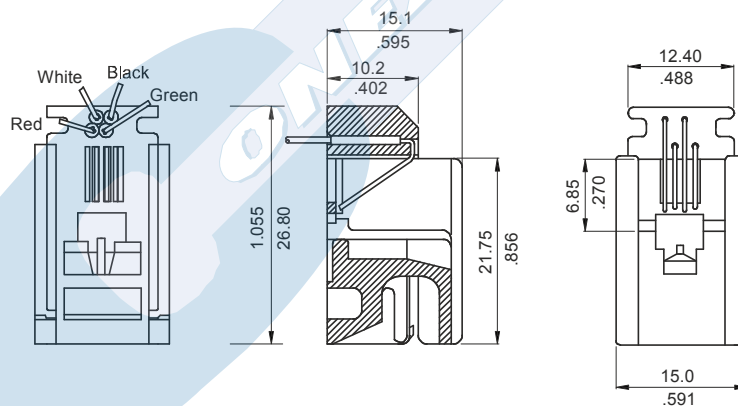

WIRE TELEPHONE JACK FCC-68

6832 SERIES. Jack 4/4 model 616 C.

Dimensional Information

6833 SERIES. Jack 4/4 model 616 D.

Dimensional Information

6834 SERIES. Jack 4/4 model 616 E.

Dimensional Information