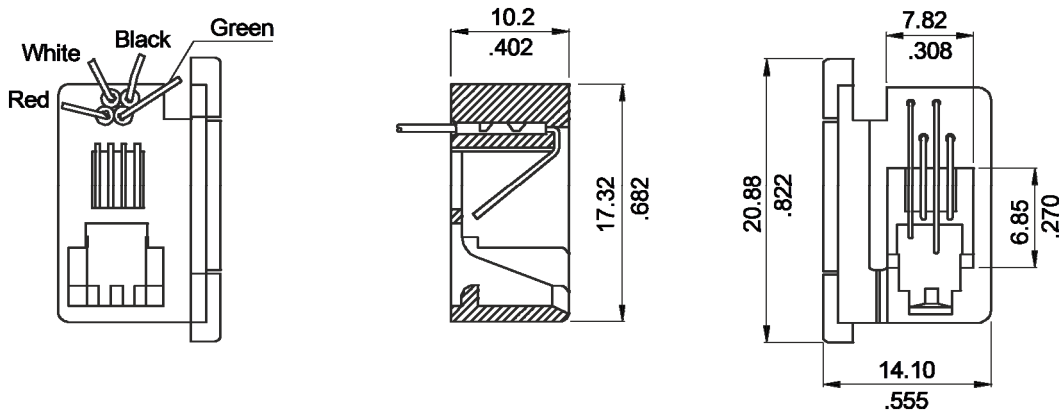

# WIRE TELEPHONE JACK FCC-68

## 6826 SERIES. Jack 4/4 modelo INSERT 616.

Dimensional Information

## 6827 SERIES. Jack 4/4 model 616 T.

Dimensional Information

## 6828 SERIES. Jack 4/4 model 616 W.

Dimensional Information