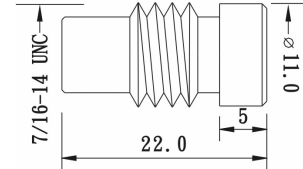

UHF CONNECTORS

2750 SERIES.

PLUG TWIST ON (PL. 259)

Part Number	Ω	Cable
2750-31521	50	RG-58
2750-35521	50	RG-213
2750-32721	75	RG-59

REDUCER (RG-58)

Part Number
2750-00001

JACK SOLDER PANEL

Part Number	Ω
2750-31556	50
2750-31756	75

PLUG SOLDER PANEL

Part Number	Ω
2750-31557	50
2750-31757	75

PLUG ATTACHED CRIMP

Part Number	Ω	Cable
2750-31501	50	RG-58
2750-35501	50	RG-213
2750-31503	50	RG-58

PLUG CLAMP

Part Number	Ω	Cable
2750-31541	50	RG-58
2750-35541	50	RG-213

JACK CLAMP

Part Number	Ω	Cable
2750-35542	50	RG-213

CRIMP PLUG

Part Number	Ω	Cable
2750-31502	50	RG-58