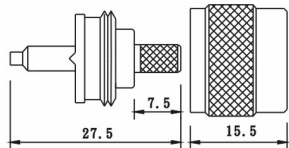

UHF CONNECTORS

2750 SERIES.

PLUG TWIST ON (PL. 259)

Part Number	Ω	Cable
2750-31521	50	RG-58
2750-35521	50	RG-213
2750-32721	75	RG-59

REDUCER (RG-58)

Part Number
2750-00001

JACK SOLDER PANEL

Part Number	Ω
2750-31556	50
2750-31756	75

PLUG SOLDER PANEL

Part Number	Ω
2750-31557	50
2750-31757	75

PLUG ATTACHED CRIMP

Part Number	Ω	Cable
2750-31501	50	RG-58
2750-35501	50	RG-213
2750-31503	50	RG-58

PLUG CLAMP

Part Number	Ω	Cable
2750-31541	50	RG-58
2750-35541	50	RG-213

JACK CLAMP

Part Number	Ω	Cable
2750-35542	50	RG-213

CRIMP PLUG

Part Number	Ω	Cable
2750-31502	50	RG-58