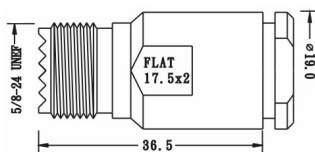

UHF CONNECTORS

2750 SERIES.

PLUG TWIST ON (PL. 259)

Part Number	Ω	Cable
2750-31521	50	RG-58
2750-35521	50	RG-213
2750-32721	75	RG-59

REDUCER (RG-58)

Part Number
2750-00001

JACK SOLDER PANEL

Part Number	Ω
2750-31556	50
2750-31756	75

PLUG SOLDER PANEL

Part Number	Ω
2750-31557	50
2750-31757	75

PLUG ATTACHED CRIMP

Part Number	Ω	Cable
2750-31501	50	RG-58
2750-35501	50	RG-213
2750-31503	50	RG-58

PLUG CLAMP

Part Number	Ω	Cable
2750-31541	50	RG-58
2750-35541	50	RG-213

JACK CLAMP

Part Number	Ω	Cable
2750-35542	50	RG-213

CRIMP PLUG

Part Number	Ω	Cable
2750-31502	50	RG-58