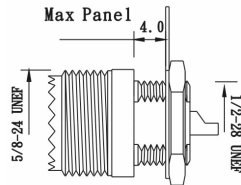

UHF CONNECTORS

2750 SERIES.

PLUG TWIST ON (PL. 259)

Part Number	Ω	Cable
2750-31521	50	RG-58
2750-35521	50	RG-213
2750-32721	75	RG-59

REDUCER (RG-58)

Part Number
2750-00001

JACK SOLDER PANEL

Part Number	Ω
2750-31556	50
2750-31756	75

PLUG SOLDER PANEL

Part Number	Ω
2750-31557	50
2750-31757	75

PLUG ATTACHED CRIMP

Part Number	Ω	Cable
2750-31501	50	RG-58
2750-35501	50	RG-213
2750-31503	50	RG-58

PLUG CLAMP

Part Number	Ω	Cable
2750-31541	50	RG-58
2750-35541	50	RG-213

JACK CLAMP

Part Number	Ω	Cable
2750-35542	50	RG-213

CRIMP PLUG

Part Number	Ω	Cable
2750-31502	50	RG-58