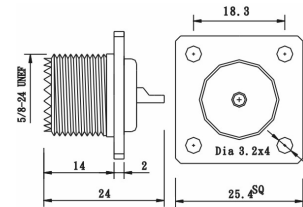

UHF CONNECTORS

2750 SERIES.

PLUG TWIST ON (PL. 259)

Part Number	Ω	Cable
2750-31521	50	RG-58
2750-35521	50	RG-213
2750-32721	75	RG-59

REDUCER (RG-58)

Part Number
2750-00001

JACK SOLDER PANEL

Part Number	Ω
2750-31556	50
2750-31756	75

PLUG SOLDER PANEL

Part Number	Ω
2750-31557	50
2750-31757	75

PLUG ATTACHED CRIMP

Part Number	Ω	Cable
2750-31501	50	RG-58
2750-35501	50	RG-213
2750-31503	50	RG-58

PLUG CLAMP

Part Number	Ω	Cable
2750-31541	50	RG-58
2750-35541	50	RG-213

JACK CLAMP

Part Number	Ω	Cable
2750-35542	50	RG-213

CRIMP PLUG

Part Number	Ω	Cable
2750-31502	50	RG-58