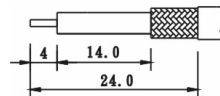

PLUG SOLDER PANEL

Part Number	Ω
2750-31557	50
2750-31757	75

PLUG ATTACHED CRIMP

Part Number	Ω	Cable
2750-31501	50	RG-58
2750-35501	50	RG-213
2750-31503	50	RG-58

PLUG CLAMP

Part Number	Ω	Cable
2750-31541	50	RG-58
2750-35541	50	RG-213

JACK CLAMP

Part Number	Ω	Cable
2750-35542	50	RG-213

CRIMP PLUG

Part Number	Ω	Cable
2750-31502	50	RG-58