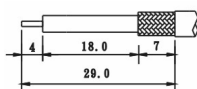

PLUG SOLDER PANEL

Part Number	Ω
2750-31557	50
2750-31757	75

PLUG ATTACHED CRIMP

Part Number	Ω	Cable
2750-31501	50	RG-58
2750-35501	50	RG-213
2750-31503	50	RG-58

PLUG CLAMP

Part Number	Ω	Cable
2750-31541	50	RG-58
2750-35541	50	RG-213

JACK CLAMP

Part Number	Ω	Cable
2750-35542	50	RG-213

CRIMP PLUG

Part Number	Ω	Cable
2750-31502	50	RG-58