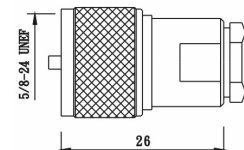

UHF CONNECTORS

2750 SERIES.

PLUG TWIST ON (PL. 259)

Part Number	Ω	Cable
2750-31521	50	RG-58
2750-35521	50	RG-213
2750-32721	75	RG-59

REDUCER (RG-58)

Part Number
2750-00001

JACK SOLDER PANEL

Part Number	Ω
2750-31556	50
2750-31756	75

PLUG SOLDER PANEL

Part Number	Ω
2750-31557	50
2750-31757	75

PLUG ATTACHED CRIMP

Part Number	Ω	Cable
2750-31501	50	RG-58
2750-35501	50	RG-213
2750-31503	50	RG-58

PLUG CLAMP

Part Number	Ω	Cable
2750-31541	50	RG-58
2750-35541	50	RG-213

JACK CLAMP

Part Number	Ω	Cable
2750-35542	50	RG-213

CRIMP PLUG

Part Number	Ω	Cable
2750-31502	50	RG-58