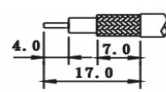

N CONNECTORS

2740 SERIES.

PLUG CLAMP

Part Number	Ω	Cable
2740-11541	50	RG-58
2740-15541	75	RG-203

JACK CLAMP

Part Number	Ω	Cable
2740-35521	50	RG-213
2740-35721	75	RG-214

PLUG CLAMP

Part Number	Ω	Cable
2740-11543	50	RG-58

PLUG CRIMP

Part Number	Ω	Cable	Mat.
2740-11501	50	RG-58	DGN
2740-21501	50	RG-58	TGN
2740-18501	50	B. H155	TGN
2740-22701	75	RG-59	TGN

PLUG CRIMP

Part Number	Ω	Cable
2740-25502	50	RG-213

JACK CRIMP PANEL MOUNT

Part Number	Ω	Cable
2740-11503	50	RG-58

JACK CRIMP PANEL MOUNT

Part Number	Ω	Cable
2740-11504	50	RG-58

JACK CRIMP

Part Number	Ω	Cable
2740-21505	50	RG-58
2740-22705	75	RG-59
2740-25505	50	RG-213

N CONNECTORS