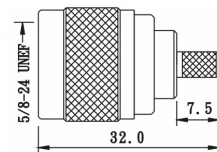

N CONNECTORS

2740 SERIES.

PLUG CLAMP

Part Number	Ω	Cable
2740-11541	50	RG-58
2740-15541	75	RG-203

JACK CLAMP

Part Number	Ω	Cable
2740-35521	50	RG-213
2740-35721	75	RG-214

PLUG CLAMP

Part Number	Ω	Cable
2740-11543	50	RG-58

PLUG CRIMP

Part Number	Ω	Cable	Mat.
2740-11501	50	RG-58	DGN
2740-21501	50	RG-58	TGN
2740-18501	50	B. H155	TGN
2740-22701	75	RG-59	TGN

PLUG CRIMP

Part Number	Ω	Cable
2740-25502	50	RG-213

JACK CRIMP PANEL MOUNT

Part Number	Ω	Cable
2740-11503	50	RG-58

JACK CRIMP PANEL MOUNT

Part Number	Ω	Cable
2740-11504	50	RG-58

JACK CRIMP

Part Number	Ω	Cable
2740-21505	50	RG-58
2740-22705	75	RG-59
2740-25505	50	RG-213

N CONNECTORS

2740 SERIES.

PLUG SOLDER PANEL

Part Number	Ω
2740-31556	50

JACK SOLDER BULKHEAD

Part Number	Ω
2740-31557	50

JACK SOLDER PANEL

Part Number	Ω
2740-31558	50

PLUG RIGHT ANGLE CLAMP