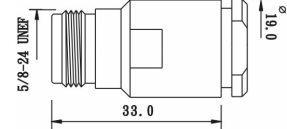

N CONNECTORS

2740 SERIES.

PLUG CLAMP

Part Number	Ω	Cable
2740-11541	50	RG-58
2740-15541	75	RG-203

JACK CLAMP

Part Number	Ω	Cable
2740-35521	50	RG-213
2740-35721	75	RG-214

PLUG CLAMP

Part Number	Ω	Cable
2740-11543	50	RG-58

PLUG CRIMP

Part Number	Ω	Cable	Mat.
2740-11501	50	RG-58	DGN
2740-21501	50	RG-58	TGN
2740-18501	50	B. H155	TGN
2740-22701	75	RG-59	TGN

PLUG CRIMP

Part Number	Ω	Cable
2740-25502	50	RG-213

JACK CRIMP PANEL MOUNT

Part Number	Ω	Cable
2740-11503	50	RG-58

JACK CRIMP PANEL MOUNT

Part Number	Ω	Cable
2740-11504	50	RG-58

JACK CRIMP

Part Number	Ω	Cable
2740-21505	50	RG-58
2740-22705	75	RG-59
2740-25505	50	RG-213

N CONNECTORS

2740 SERIES.

PLUG SOLDER PANEL

Part Number	Ω
2740-31556	50

JACK SOLDER BULKHEAD

Part Number	Ω
2740-31557	50

JACK SOLDER PANEL

Part Number	Ω
2740-31558	50

PLUG RIGHT ANGLE CLAMP