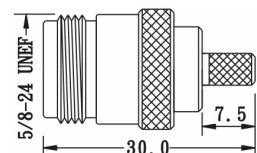

N CONNECTORS

2740 SERIES.

PLUG CLAMP

Part Number	Ω	Cable
2740-11541	50	RG-58
2740-15541	75	RG-203

JACK CLAMP

Part Number	Ω	Cable
2740-35521	50	RG-213
2740-35721	75	RG-214

PLUG CLAMP

Part Number	Ω	Cable
2740-11543	50	RG-58

PLUG CRIMP

Part Number	Ω	Cable	Mat.
2740-11501	50	RG-58	DGN
2740-21501	50	RG-58	TGN
2740-18501	50	B. H155	TGN
2740-22701	75	RG-59	TGN

PLUG CRIMP

Part Number	Ω	Cable
2740-25502	50	RG-213

JACK CRIMP PANEL MOUNT

Part Number	Ω	Cable
2740-11503	50	RG-58

JACK CRIMP PANEL MOUNT

Part Number	Ω	Cable
2740-11504	50	RG-58

JACK CRIMP

Part Number	Ω	Cable
2740-21505	50	RG-58
2740-22705	75	RG-59
2740-25505	50	RG-213

N CONNECTORS

2740 SERIES.

PLUG SOLDER PANEL

Part Number	Ω
2740-31556	50

JACK SOLDER BULKHEAD

Part Number	Ω
2740-31557	50

JACK SOLDER PANEL

Part Number	Ω
2740-31558	50

PLUG RIGHT ANGLE CLAMP