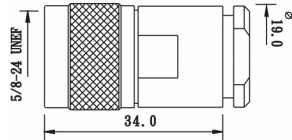

N CONNECTORS

2740 SERIES.

PLUG CLAMP

Part Number	Ω	Cable
2740-11541	50	RG-58
2740-15541	75	RG-203

JACK CLAMP

Part Number	Ω	Cable
2740-35521	50	RG-213
2740-35721	75	RG-214

PLUG CLAMP

Part Number	Ω	Cable
2740-11543	50	RG-58

PLUG CRIMP

Part Number	Ω	Cable	Mat.
2740-11501	50	RG-58	DGN
2740-21501	50	RG-58	TGN
2740-18501	50	B. H155	TGN
2740-22701	75	RG-59	TGN

PLUG CRIMP

Part Number	Ω	Cable
2740-25502	50	RG-213

JACK CRIMP PANEL MOUNT

Part Number	Ω	Cable
2740-11503	50	RG-58

JACK CRIMP PANEL MOUNT

Part Number	Ω	Cable
2740-11504	50	RG-58

JACK CRIMP

Part Number	Ω	Cable
2740-21505	50	RG-58
2740-22705	75	RG-59
2740-25505	50	RG-213

N CONNECTORS

2740 SERIES.

PLUG SOLDER PANEL

Part Number	Ω
2740-31556	50

JACK SOLDER BULKHEAD

Part Number	Ω
2740-31557	50

JACK SOLDER PANEL

Part Number	Ω
2740-31558	50

PLUG RIGHT ANGLE CLAMP