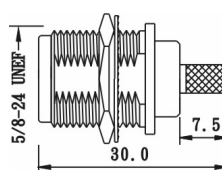

N CONNECTORS

2740 SERIES.

PLUG CLAMP

Part Number	Ω	Cable
2740-11541	50	RG-58
2740-15541	75	RG-203

JACK CLAMP

Part Number	Ω	Cable
2740-35521	50	RG-213
2740-35721	75	RG-214

PLUG CLAMP

Part Number	Ω	Cable
2740-11543	50	RG-58

PLUG CRIMP

Part Number	Ω	Cable	Mat.
2740-11501	50	RG-58	DGN
2740-21501	50	RG-58	TGN
2740-18501	50	B. H155	TGN
2740-22701	75	RG-59	TGN

PLUG CRIMP

Part Number	Ω	Cable
2740-25502	50	RG-213

JACK CRIMP PANEL MOUNT

Part Number	Ω	Cable
2740-11503	50	RG-58

JACK CRIMP PANEL MOUNT

Part Number	Ω	Cable
2740-11504	50	RG-58

JACK CRIMP

Part Number	Ω	Cable
2740-21505	50	RG-58
2740-22705	75	RG-59
2740-25505	50	RG-213

N CONNECTORS

2740 SERIES.

PLUG SOLDER PANEL

Part Number	Ω
2740-31556	50

JACK SOLDER BULKHEAD

Part Number	Ω
2740-31557	50

JACK SOLDER PANEL

Part Number	Ω
2740-31558	50

PLUG RIGHT ANGLE CLAMP