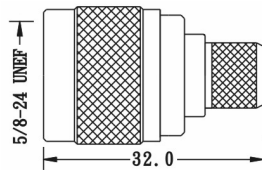

N CONNECTORS

2740 SERIES.

PLUG CLAMP

Part Number	Ω	Cable
2740-11541	50	RG-58
2740-15541	75	RG-203

JACK CLAMP

Part Number	Ω	Cable
2740-35521	50	RG-213
2740-35721	75	RG-214

PLUG CLAMP

Part Number	Ω	Cable
2740-11543	50	RG-58

PLUG CRIMP

Part Number	Ω	Cable	Mat.
2740-11501	50	RG-58	DGN
2740-21501	50	RG-58	TGN
2740-18501	50	B. H155	TGN
2740-22701	75	RG-59	TGN

PLUG CRIMP

Part Number	Ω	Cable
2740-25502	50	RG-213

JACK CRIMP PANEL MOUNT

Part Number	Ω	Cable
2740-11503	50	RG-58

JACK CRIMP PANEL MOUNT

Part Number	Ω	Cable
2740-11504	50	RG-58

JACK CRIMP

Part Number	Ω	Cable
2740-21505	50	RG-58
2740-22705	75	RG-59
2740-25505	50	RG-213

N CONNECTORS

2740 SERIES.

PLUG SOLDER PANEL

Part Number	Ω
2740-31556	50

JACK SOLDER BULKHEAD

Part Number	Ω
2740-31557	50

JACK SOLDER PANEL

Part Number	Ω
2740-31558	50

PLUG RIGHT ANGLE CLAMP