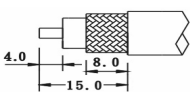

N CONNECTORS

2740 SERIES.

PLUG CLAMP

Part Number	Ω	Cable
2740-11541	50	RG-58
2740-15541	75	RG-203

JACK CLAMP

Part Number	Ω	Cable
2740-35521	50	RG-213
2740-35721	75	RG-214

PLUG CLAMP

Part Number	Ω	Cable
2740-11543	50	RG-58

PLUG CRIMP

Part Number	Ω	Cable	Mat.
2740-11501	50	RG-58	DGN
2740-21501	50	RG-58	TGN
2740-18501	50	B. H155	TGN
2740-22701	75	RG-59	TGN

PLUG CRIMP

Part Number	Ω	Cable
2740-25502	50	RG-213

JACK CRIMP PANEL MOUNT

Part Number	Ω	Cable
2740-11503	50	RG-58

JACK CRIMP PANEL MOUNT

Part Number	Ω	Cable
2740-11504	50	RG-58

JACK CRIMP

Part Number	Ω	Cable
2740-21505	50	RG-58
2740-22705	75	RG-59
2740-25505	50	RG-213

N CONNECTORS

2740 SERIES.

PLUG SOLDER PANEL

Part Number	Ω
2740-31556	50

JACK SOLDER BULKHEAD

Part Number	Ω
2740-31557	50

JACK SOLDER PANEL

Part Number	Ω
2740-31558	50

PLUG RIGHT ANGLE CLAMP