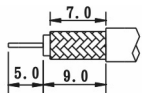

N CONNECTORS

2740 SERIES.

PLUG CLAMP

Part Number	Ω	Cable
2740-11541	50	RG-58
2740-15541	75	RG-203

JACK CLAMP

Part Number	Ω	Cable
2740-35521	50	RG-213
2740-35721	75	RG-214

PLUG CLAMP

Part Number	Ω	Cable
2740-11543	50	RG-58

PLUG CRIMP

Part Number	Ω	Cable	Mat.
2740-11501	50	RG-58	DGN
2740-21501	50	RG-58	TGN
2740-18501	50	B. H155	TGN
2740-22701	75	RG-59	TGN

PLUG CRIMP

Part Number	Ω	Cable
2740-25502	50	RG-213

JACK CRIMP PANEL MOUNT

Part Number	Ω	Cable
2740-11503	50	RG-58

JACK CRIMP PANEL MOUNT

Part Number	Ω	Cable
2740-11504	50	RG-58

JACK CRIMP

Part Number	Ω	Cable
2740-21505	50	RG-58
2740-22705	75	RG-59
2740-25505	50	RG-213

N CONNECTORS

2740 SERIES.

PLUG SOLDER PANEL

Part Number	Ω
2740-31556	50

JACK SOLDER BULKHEAD

Part Number	Ω
2740-31557	50

JACK SOLDER PANEL

Part Number	Ω
2740-31558	50

PLUG RIGHT ANGLE CLAMP