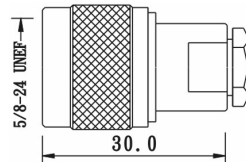

N CONNECTORS

2740 SERIES.

PLUG CLAMP

Part Number	Ω	Cable
2740-11541	50	RG-58
2740-15541	75	RG-203

JACK CLAMP

Part Number	Ω	Cable
2740-35521	50	RG-213
2740-35721	75	RG-214

PLUG CLAMP

Part Number	Ω	Cable
2740-11543	50	RG-58

PLUG CRIMP

Part Number	Ω	Cable	Mat.
2740-11501	50	RG-58	DGN
2740-21501	50	RG-58	TGN
2740-18501	50	B. H155	TGN
2740-22701	75	RG-59	TGN

PLUG CRIMP

Part Number	Ω	Cable
2740-25502	50	RG-213

JACK CRIMP PANEL MOUNT

Part Number	Ω	Cable
2740-11503	50	RG-58

JACK CRIMP PANEL MOUNT

Part Number	Ω	Cable
2740-11504	50	RG-58

JACK CRIMP

Part Number	Ω	Cable
2740-21505	50	RG-58
2740-22705	75	RG-59
2740-25505	50	RG-213

N CONNECTORS

2740 SERIES.

PLUG SOLDER PANEL

Part Number	Ω
2740-31556	50

JACK SOLDER BULKHEAD

Part Number	Ω
2740-31557	50

JACK SOLDER PANEL

Part Number	Ω
2740-31558	50

PLUG RIGHT ANGLE CLAMP