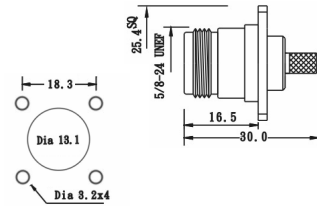

N CONNECTORS

2740 SERIES.

PLUG CLAMP

Part Number	Ω	Cable
2740-11541	50	RG-58
2740-15541	75	RG-203

JACK CLAMP

Part Number	Ω	Cable
2740-35521	50	RG-213
2740-35721	75	RG-214

PLUG CLAMP

Part Number	Ω	Cable
2740-11543	50	RG-58

PLUG CRIMP

Part Number	Ω	Cable	Mat.
2740-11501	50	RG-58	DGN
2740-21501	50	RG-58	TGN
2740-18501	50	B. H155	TGN
2740-22701	75	RG-59	TGN

PLUG CRIMP

Part Number	Ω	Cable
2740-25502	50	RG-213

JACK CRIMP PANEL MOUNT

Part Number	Ω	Cable
2740-11503	50	RG-58

JACK CRIMP PANEL MOUNT

Part Number	Ω	Cable
2740-11504	50	RG-58

JACK CRIMP

Part Number	Ω	Cable
2740-21505	50	RG-58
2740-22705	75	RG-59
2740-25505	50	RG-213

N CONNECTORS

2740 SERIES.

PLUG SOLDER PANEL

Part Number	Ω
2740-31556	50

JACK SOLDER BULKHEAD

Part Number	Ω
2740-31557	50

JACK SOLDER PANEL

Part Number	Ω
2740-31558	50

PLUG RIGHT ANGLE CLAMP