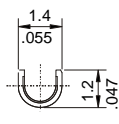

Dimensional Information

Ordering and Dimensional Information

Type	Part Number	Material	Wire Ranges	Insulation Diameter
CHAIN	2023 - T002	Brass	AWG 26 - 30	1.35(0.054)Max.
LOOSE	2023 - T003	Brass	AWG 26 - 30	1.35(0.054)Max.

T = Contact Plating

- T = 2. Tin plated.
- T = 3. Gold flash over 50μ" nickel.
Recommended Finish
- T = 5. 15μ" gold over 50μ" nickel
- T = 6. 30μ" gold over 50μ" nickel

SEC. A-A

SEC. B-B

SEC. C-C