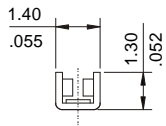

Dimensional Information

Ordering and Dimensional Information

Type	Part Number	Material	Wire Ranges	Insulation Diameter
CHAIN	2023 - T002	Brass	AWG 26 - 30	1.35(0.054)Max.
LOOSE	2023 - T003	Brass	AWG 26 - 30	1.35(0.054)Max.

T = Contact Plating

- T = 2. Tin plated.
- T = 3. Gold flash over 50μ" nickel.
Recommended Finish
- T = 5. 15μ" gold over 50μ" nickel
- T = 6. 30μ" gold over 50μ" nickel

SEC. A-A

SEC. B-B

SEC. C-C