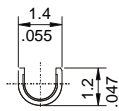

Dimensional Information

Ordering and Dimensional Information

Type	Part Number	Material	Wire Ranges	Insulation Diameter
CHAIN	2023 - T002	Brass	AWG 26 - 30	1.35(0.054)Max.
LOOSE	2023 - T003	Brass	AWG 26 - 30	1.35(0.054)Max.

T = Contact Plating

- T = 2. Tin plated.
- T = 3. Gold flash over 50μ" nickel.
Recommended Finish
- T = 5. 15μ" gold over 50μ" nickel
- T = 6. 30μ" gold over 50μ" nickel

SEC. A-A

SEC. B-B

SEC. C-C