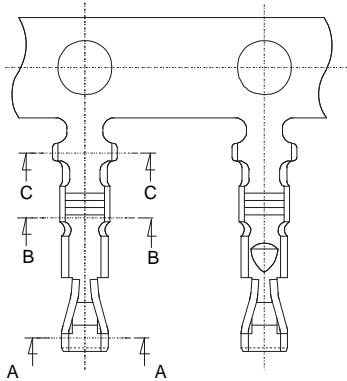

BOX STYLE CRIMP TERMINAL

2023 SERIES. AWG 26-30 Crimp Terminal

Features

- Material: Phosphor Bronze
- Accommodates wire range AWG 26 through 30
- Can be used in 2018 and 2022 series socket
- Maximum Insulation diameter 1.35mm
- Dual contacts
- Different plating options are available

Dimensional Information

Ordering and Dimensional Information

Type	Part Number	Material	Wire Ranges	Insulation Diameter
CHAIN	2023 - T002	Brass	AWG 26 - 30	1.35(0.054)Max.
LOOSE	2023 - T003	Brass	AWG 26 - 30	1.35(0.054)Max.

T = Contact Plating

- T = 2. Tin plated.
- T = 3. Gold flash over 50μ" nickel.
Recommended Finish
- T = 5. 15μ" gold over 50μ" nickel
- T = 6. 30μ" gold over 50μ" nickel

SEC. A-A

SEC. B-B

SEC. C-C