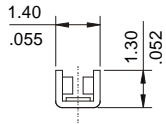

Dimensional Information

Ordering and Dimensional Information

Type	Part Number	Material	Wire Ranges	Insulation Diameter
CHAIN	2023 - T002	Brass	AWG 26 - 30	1.35(0.054)Max.
LOOSE	2023 - T003	Brass	AWG 26 - 30	1.35(0.054)Max.

T = Contact Plating

- T = 2. Tin plated.
- T = 3. Gold flash over 50μ" nickel.
Recommended Finish
- T = 5. 15μ" gold over 50μ" nickel
- T = 6. 30μ" gold over 50μ" nickel

SEC. A-A

SEC. B-B

SEC. C-C