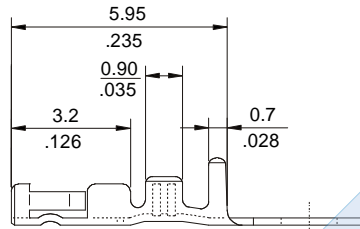

BOX STYLE CRIMP TERMINAL

2023 SERIES. AWG 26-30 Crimp Terminal

Features

- Material: Phosphor Bronze
- Accommodates wire range AWG 26 through 30
- Can be used in 2018 and 2022 series socket
- Maximum Insulation diameter 1.35mm
- Dual contacts
- Different plating options are available

Dimensional Information

Ordering and Dimensional Information

Type	Part Number	Material	Wire Ranges	Insulation Diameter
CHAIN	2023 - T002	Brass	AWG 26 - 30	1.35(0.054)Max.
LOOSE	2023 - T003	Brass	AWG 26 - 30	1.35(0.054)Max.

T = Contact Plating

- T = 2. Tin plated.
- T = 3. Gold flash over 50μ" nickel.
Recommended Finish
- T = 5. 15μ" gold over 50μ" nickel
- T = 6. 30μ" gold over 50μ" nickel

SEC. A-A

SEC. B-B

SEC. C-C