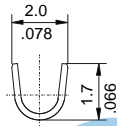

Dimensional Information

Ordering and Dimensional Information

Type	Part Number	Material	Wire Ranges	Insulation Diameter
CHAIN	2023 - T002	Brass	AWG 26 - 30	1.35(0.054)Max.
LOOSE	2023 - T003	Brass	AWG 26 - 30	1.35(0.054)Max.

T = Contact Plating

- T = 2. Tin plated.
- T = 3. Gold flash over 50μ" nickel.
Recommended Finish
- T = 5. 15μ" gold over 50μ" nickel
- T = 6. 30μ" gold over 50μ" nickel

SEC. A-A

SEC. B-B

SEC. C-C