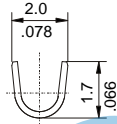

Dimensional Information

Ordering and Dimensional Information

Type	Part Number	Material	Wire Ranges	Insulation Diameter
CHAIN	2023 - T002	Brass	AWG 26 - 30	1.35(0.054)Max.
LOOSE	2023 - T003	Brass	AWG 26 - 30	1.35(0.054)Max.

T = Contact Plating

- T = 2. Tin plated.
- T = 3. Gold flash over 50μ" nickel.
Recommended Finish
- T = 5. 15μ" gold over 50μ" nickel
- T = 6. 30μ" gold over 50μ" nickel

SEC. A-A

SEC. B-B

SEC. C-C